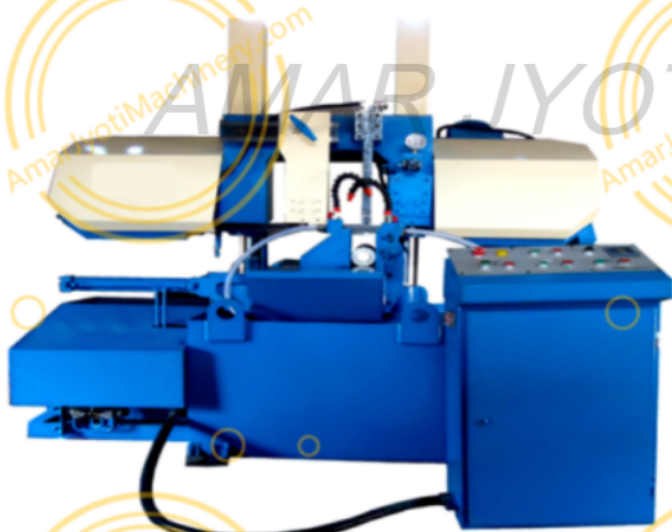

**METAL CUTTING BANDSAW
SEMI AUTOMATIC**